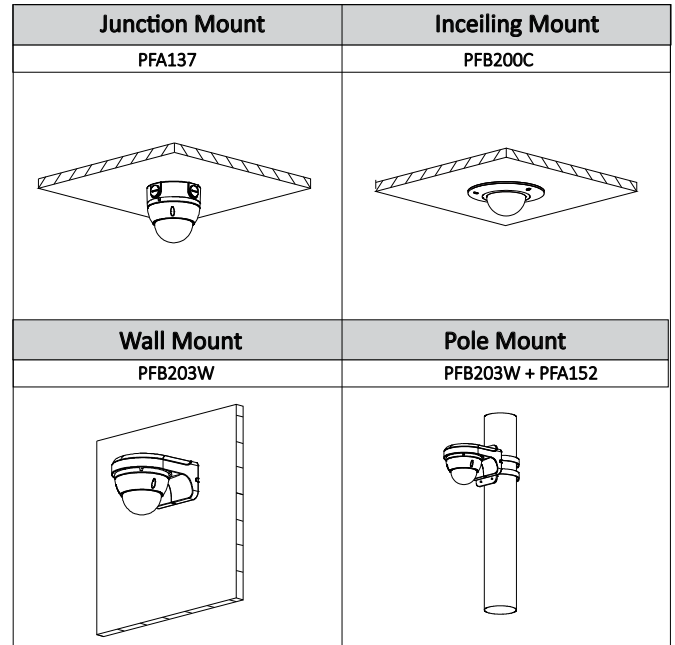

Construction

Casing	Metal
Dimensions	φ122mm×88.9mm(4.80"×3.50")
Net Weight	0.4Kg (0.88lb)
Gross Weight	0.54Kg(1.19lb)

Ordering Information

Type	Part Number	Description
2MP camera	DH-IPC-HDBW2221RP-ZS	2MP WDR IR Dome Network Camera, PAL
	DH-IPC-HDBW2221RN-ZS	2MP WDR IR Dome Network Camera, NTSC
	IPC-HDBW2221RP-ZS	2MP WDR IR Dome Network Camera, PAL
	IPC-HDBW2221RN-ZS	2MP WDR IR Dome Network Camera, NTSC
	DH-IPC-HDBW2221RP-VFS	2MP WDR IR Dome Network Camera, PAL
	DH-IPC-HDBW2221RN-VFS	2MP WDR IR Dome Network Camera, NTSC
	IPC-HDBW2221RP-VFS	2MP WDR IR Dome Network Camera, PAL
	IPC-HDBW2221RN-VFS	2MP WDR IR Dome Network Camera, NTSC
Accessories (optional)	PFA137	Junction box
	PFB203W	Wall mount
	PFA152	Pole mount
	PFB200C	In-ceiling Mount

Accessories

Optional:

Dimensions (mm/inch)